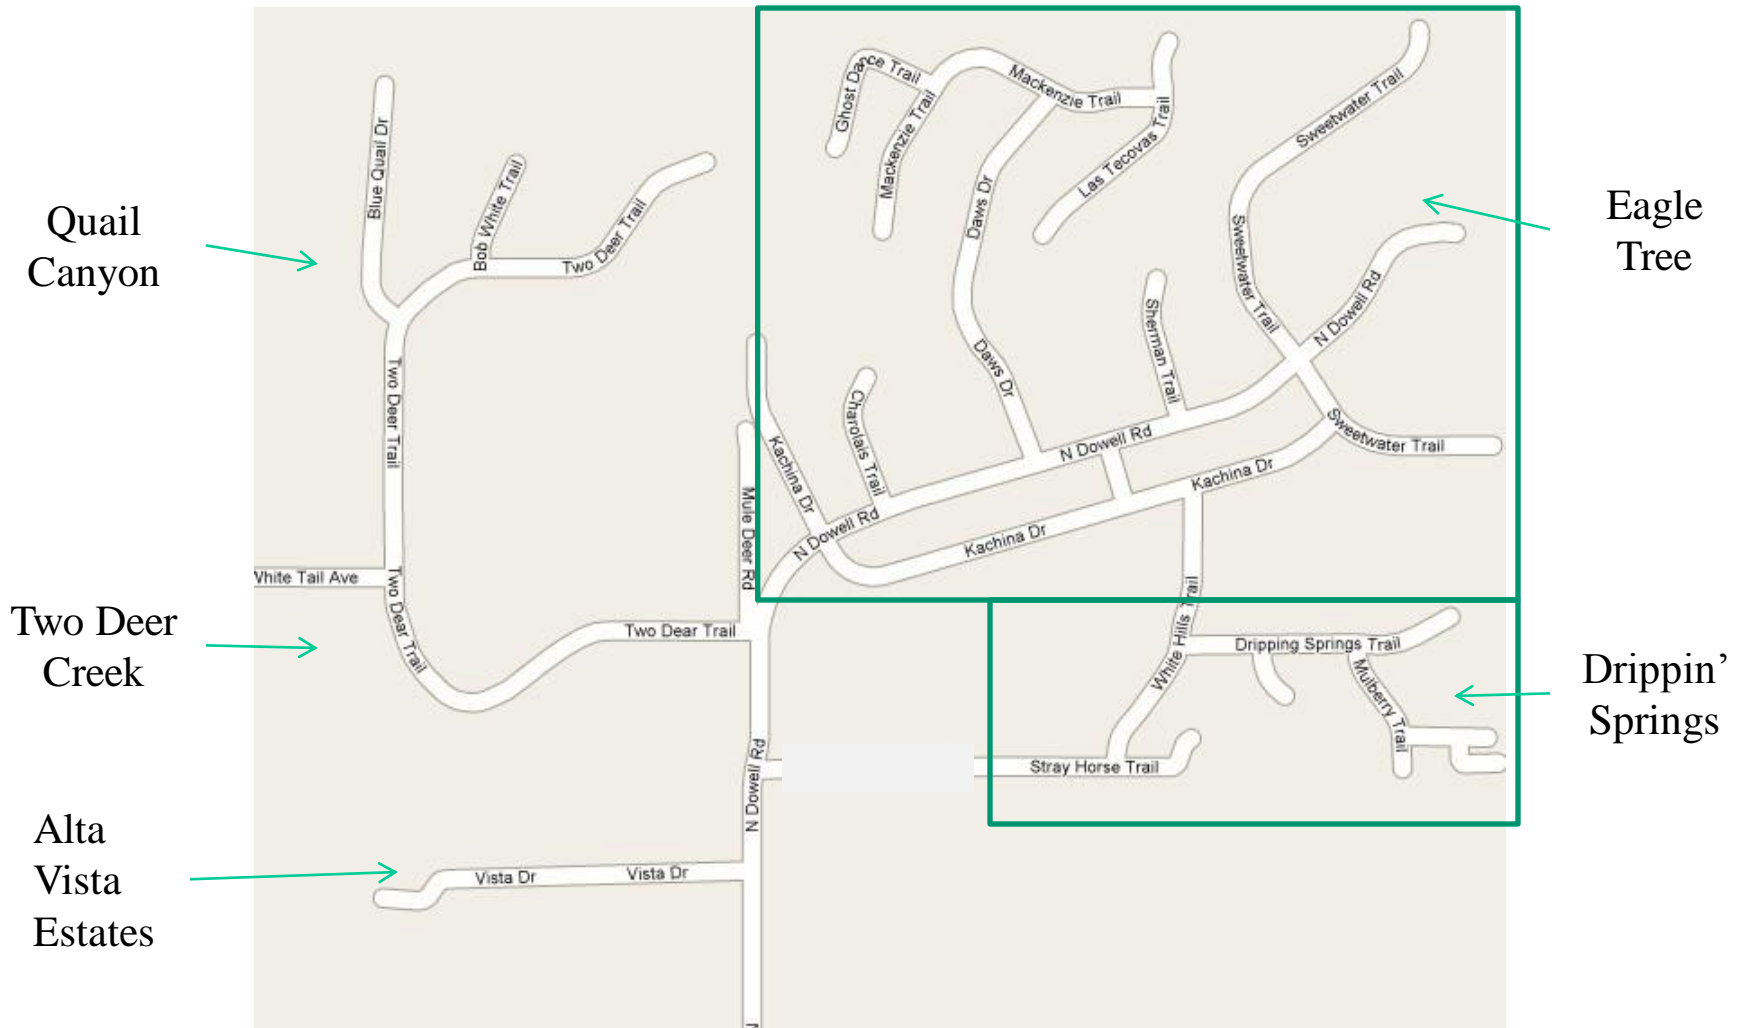

# North Dowell Road Communities

Eagle Tree / Drippin' Springs

Quail Canyon / Two Deer Creek / Alta Vista Estates

North Dowell Road is the only paved access for the streets shown in the map below

Saturday, January 07, 2012

# North Dowell Road Communities

ETHOA Common Areas are marked by the red dots

Address	PRAD No	Acres	Notes
950 Mulberry Trail	R-014-3600-0760.0	1.53	Picnic area with covered area
1101 North Dowell Road	R-014-4600-0001.0	0.68	Mailbox area
2200 Las Tecovas Trail	R-014-4600-1800.0	3.08	Not easy to access
800 Sweet Water Trail	R-014-4600-1900.0	3.65	Flat with easy access

# North Dowell Road Communities

	Homes	Vacant Lots	Total
Eagle Tree / Drippin' Springs	103	43	146
Two Deer / Vista Drive / North Dowell	46	64	110
<b>TOTAL</b>	<b>149</b>	<b>107</b>	<b>256</b>
Drippin' Springs # 1	22	9	31
Eagle Tree # 2	81	34	115
Alta Vista Estates #1	2	25	27
Quail Canyon # 1	15	19	34
North Dowell Road	3	2	5
Two Deer Creek # 1	26	18	44
<b>TOTAL</b>	<b>149</b>	<b>107</b>	<b>256</b>