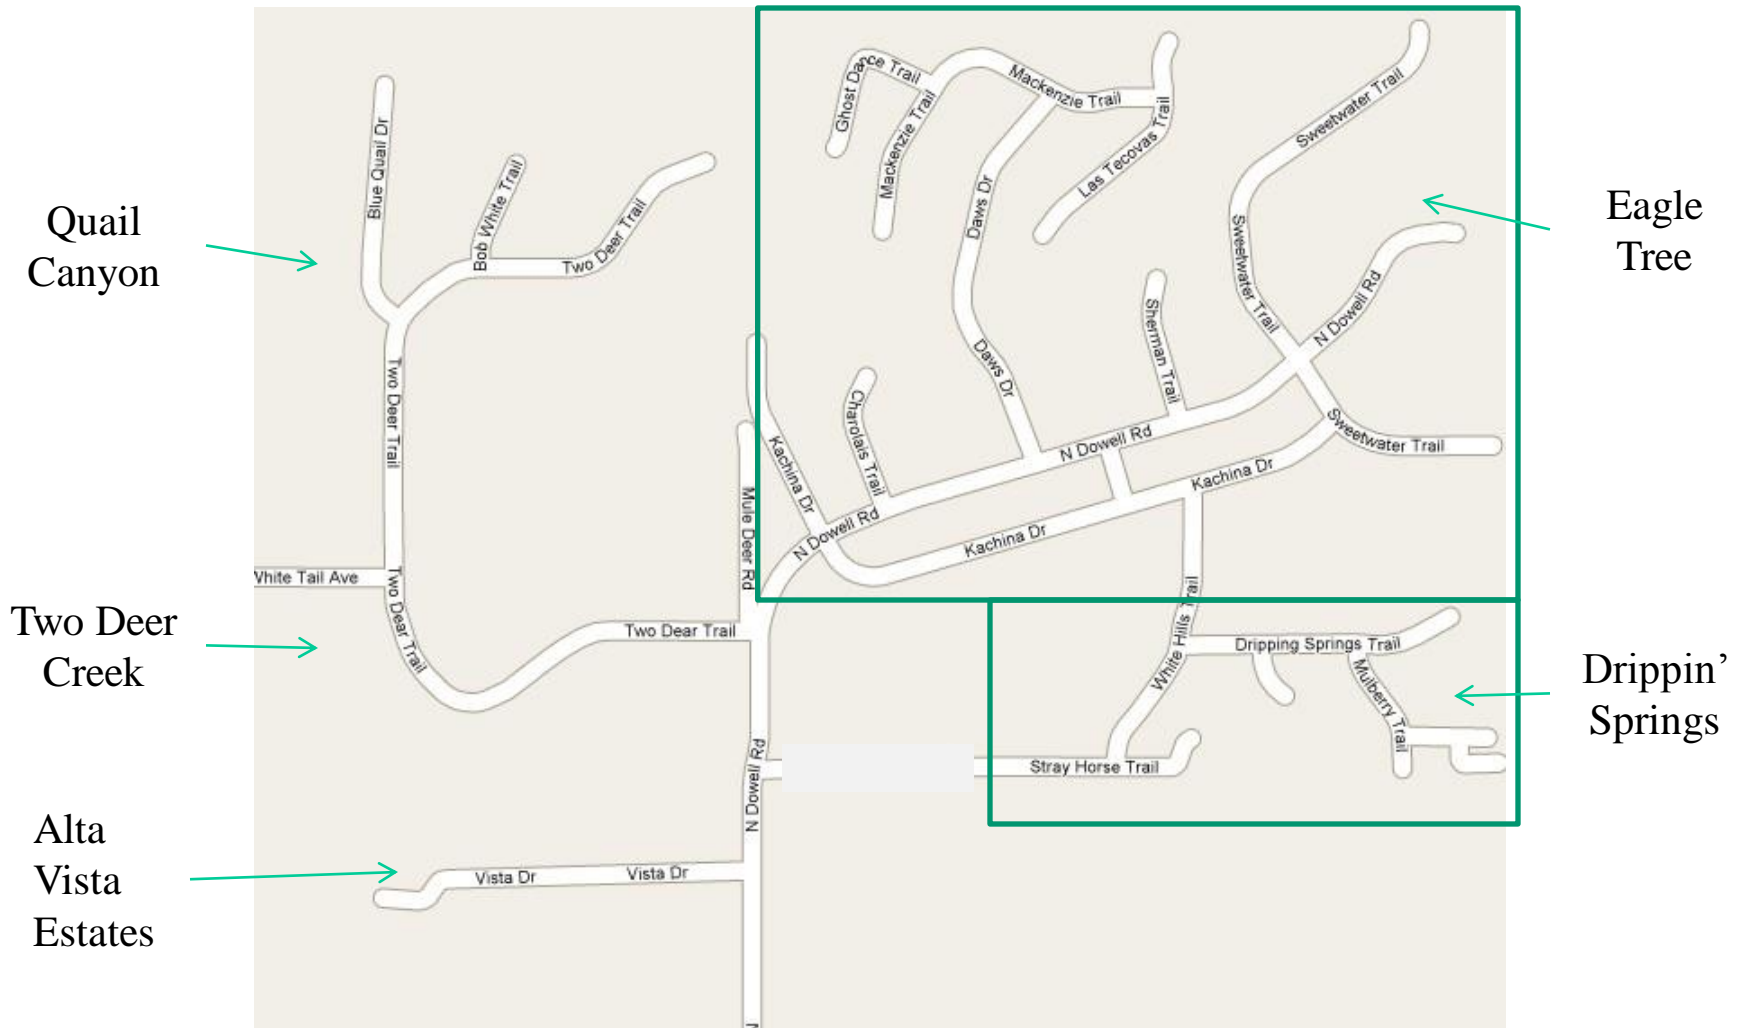

# North Dowell Road Communities

Eagle Tree / Drippin' Springs

Quail Canyon / Two Deer Creek / Alta Vista Estates

North Dowell Road is the only paved access for the streets shown in the map below

Saturday, January 07, 2012

# North Dowell Road Communities

ETHOA Common Areas are marked by the red dots

Address	PRAD No	Acres	Notes
950 Mulberry Trail	R-014-3600-0760.0	1.53	Picnic area with covered area
1101 North Dowell Road	R-014-4600-0001.0	0.68	Mailbox area
2200 Las Tecovas Trail	R-014-4600-1800.0	3.08	Not easy to access
800 Sweet Water Trail	R-014-4600-1900.0	3.65	Flat with easy access

# North Dowell Road Communities

	Homes	Vacant Lots	Total
Eagle Tree / Drippin' Springs	103	43	146
Two Deer / Vista Drive / North Dowell	46	64	110
<b>TOTAL</b>	<b>149</b>	<b>107</b>	<b>256</b>
Drippin' Springs # 1	22	9	31
Eagle Tree # 2	81	34	115
Alta Vista Estates #1	2	25	27
Quail Canyon # 1	15	19	34
North Dowell Road	3	2	5
Two Deer Creek # 1	26	18	44
<b>TOTAL</b>	<b>149</b>	<b>107</b>	<b>256</b>